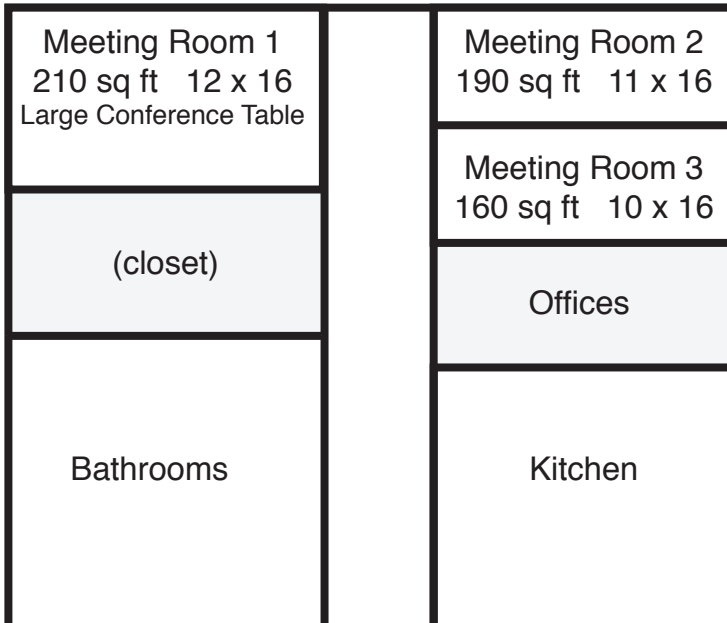

Front Entrance

Mailing Address:
Scout Hall Youth Center
PO Box 565
Broad Brook CT 06016

Located at:
28 Abbe Road
East Windsor, CT 06088

Questions and Inquiries:
Call Nancy Masters
(860) 289-5085
RN1757@aol.com

Front Entrance

Combined Meeting Rooms 2&3
350 Sq ft • 21x16

Great Hall
3,800 sq ft
47 x 52

Emergency Exit
Do Not Block