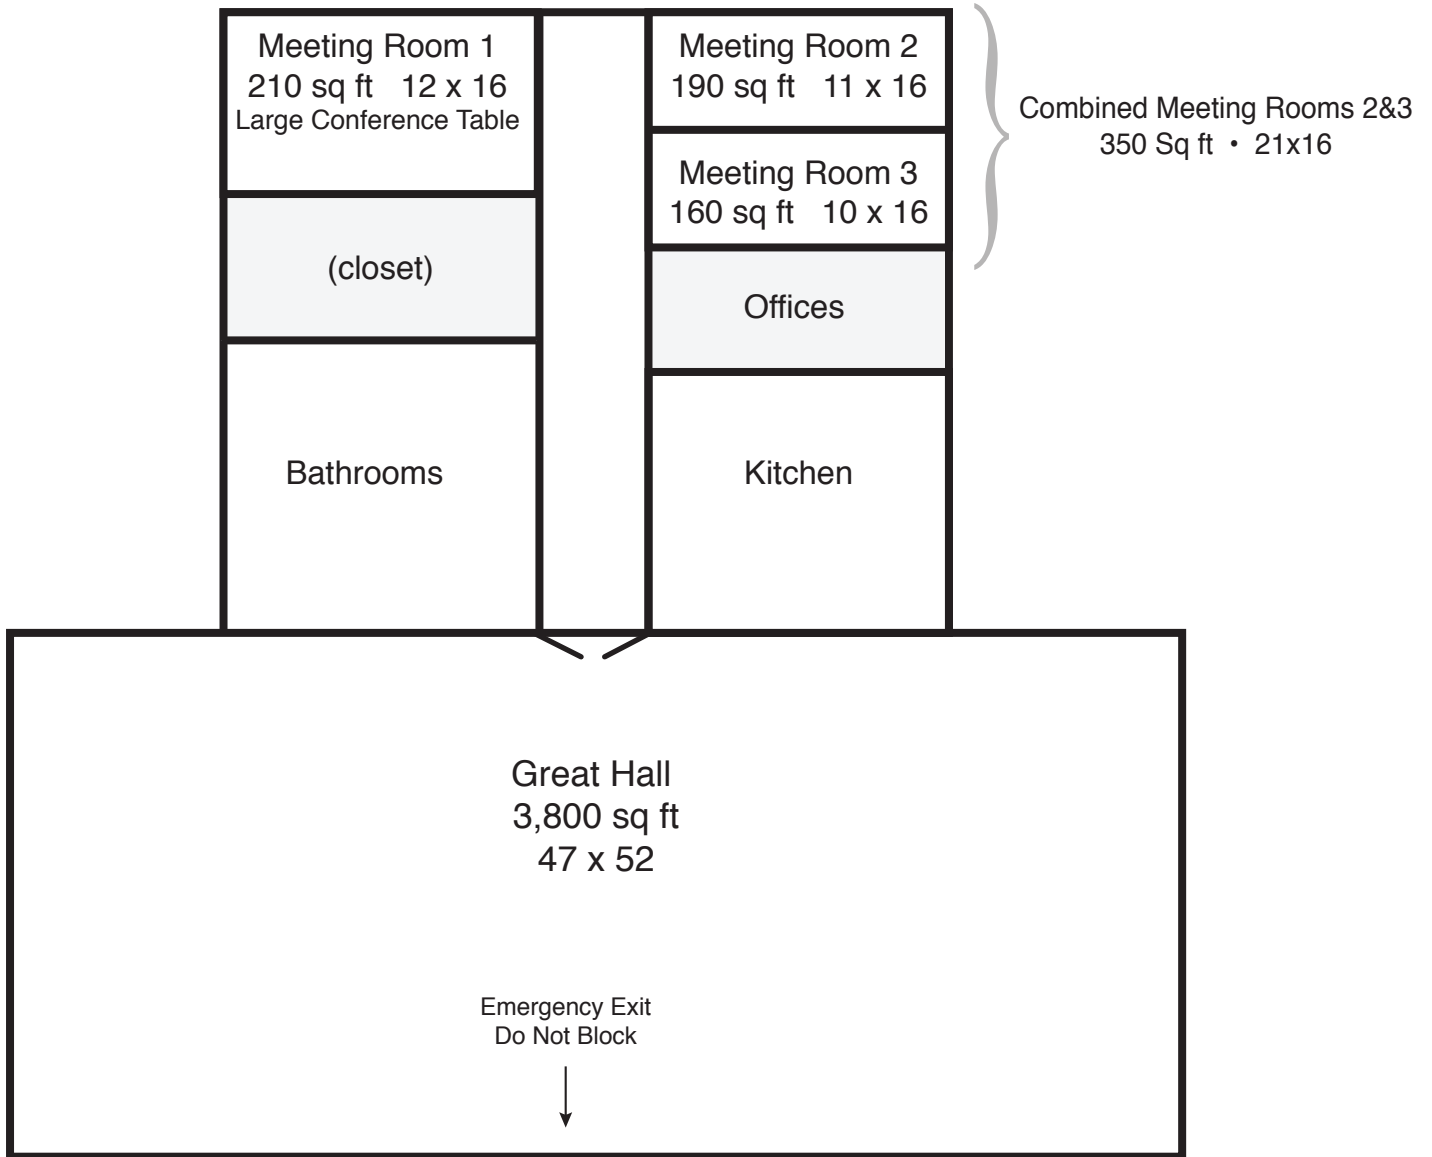

Front Entrance

Mailing Address:
Scout Hall Youth Center
PO Box 565
Broad Brook CT 06016

Located at:
28 Abbe Road
East Windsor, CT 06088

Questions and Inquiries:
Call Nancy Masters
(860) 289-5085
RN1757@aol.com

Front Entrance

Combined Meeting Rooms 2&3
350 Sq ft • 21x16

Great Hall
3,800 sq ft
47 x 52

Emergency Exit
Do Not Block